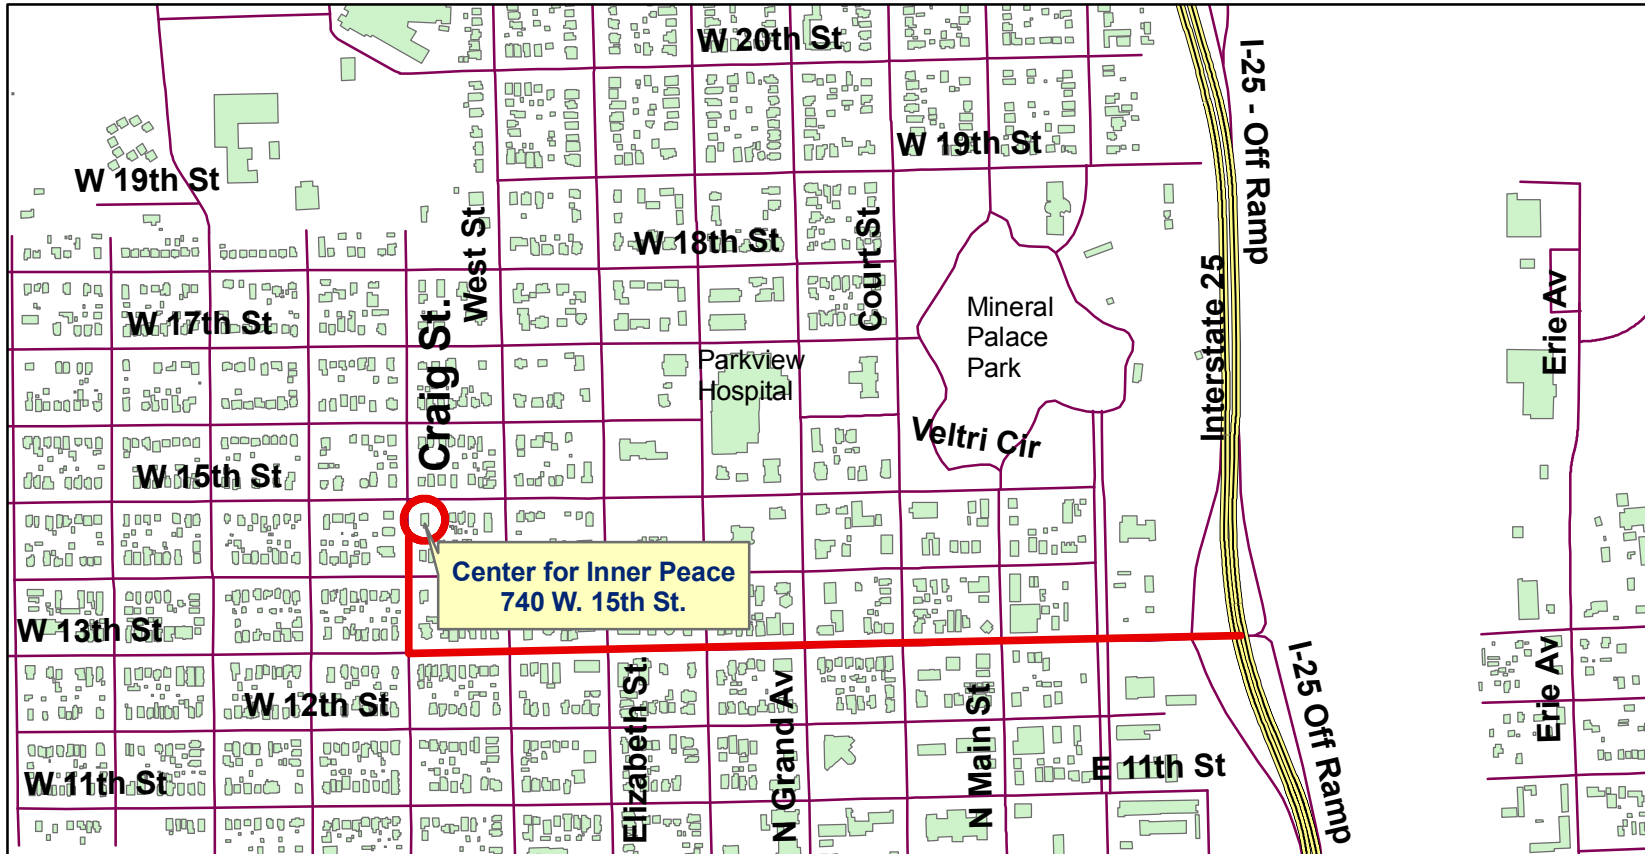

# The Wet Mountain Sangha At the Center for Inner Peace

Gate Gate  
Paragate  
Parasamgate  
Bodhi Svaha!

**Directions to the  
Wet Mountain Sangha Zendo at  
The Center for Inner Peace  
740 W. 15th St.  
Pueblo:**

**Exit I25 at the 13th St. Exit.  
This exit is north of 1st St. & south of Hwy. 50.  
Go west on 13th St. 8 blocks to Craig St.  
Turn right. Go 2 blocks north to 15th.  
Park in the lot on the east side of  
the building.**